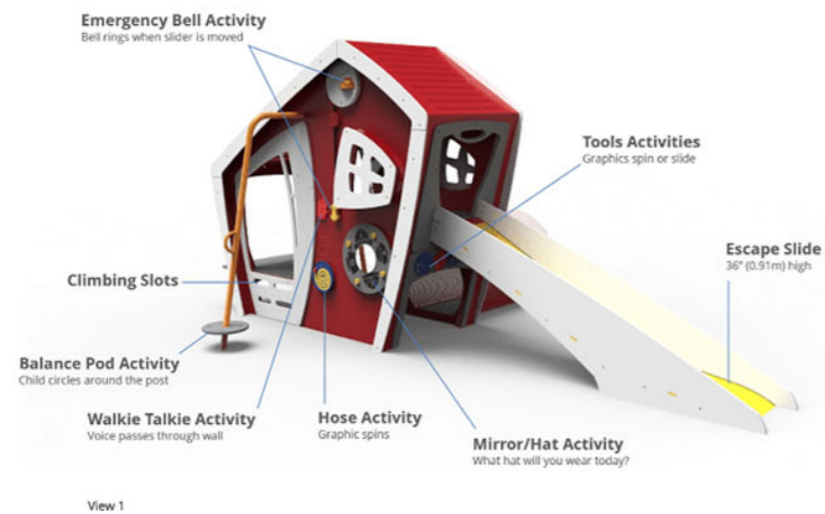

CAN240202A - View 1
Bayview Park Design 2/Rev C
Blue Mountains, ON

Deck Edge Buttons allows increased visibility for users and parents with special needs.

Nu-Edge Birch Tree Canopy

Everyone in the community will enjoy the charm and whimsy of this post-topper! Designed to inspire wonder, leaf-shaped cutouts dapple sunlight onto the playground in a manner similar to real trees while its canopy design provides shade.

The Nu-Edge Climbers gives kids the impression and functionality of a natural tree house with the added bonus of it's authentic texture to complete the experience

***** Current Delivery Time 6-8 Weeks *****

Revolutions Spinner allows multiple children of all abilities share the joy of motion and includes two seats that are designed to allow ease of transfer from a wheelchair seat

CAN240202A - View 3
Bayview Park Design 2/Rev C
Blue Mountains, ON