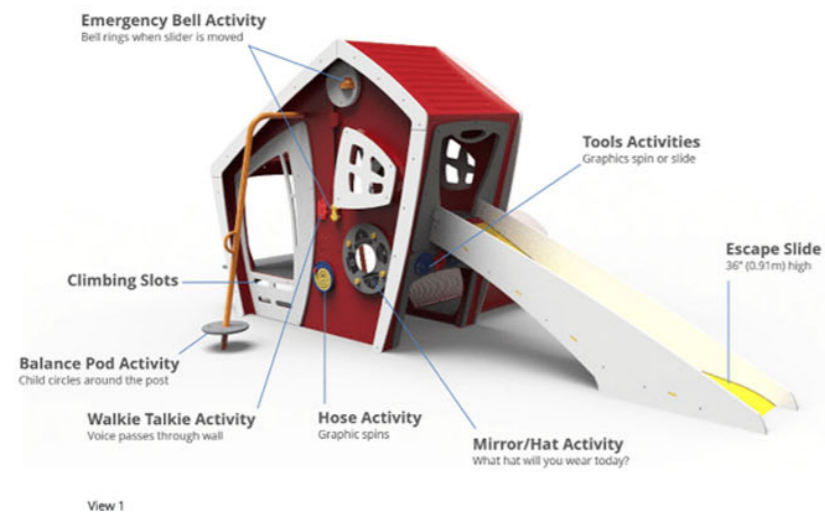

CAN240172A - View 1
Bayview Park Design 2/Rev B
Blue Mountains, ON

Deck Edge Buttons allows increased visibility for users and parents with special needs.

Nu-Edge Birch Tree Canopy

Everyone in the community will enjoy the charm and whimsy of this post-topper! Designed to inspire wonder, leaf-shaped cutouts dapple sunlight onto the playground in a manner similar to real trees while its canopy design provides shade.

The Nu-Edge Climbers gives kids the impression and functionality of a natural tree house with the added bonus of it's authentic texture to complete the experience

***** Current Delivery Time 6-8 Weeks *****

The Tire Climb w/ Risers provides different heights for ease of access for varying levels of ability and a special seat for children with sensory issues.

Revolutions Spinner allows multiple children of all abilities share the joy of motion and includes two seats that are designed to allow ease of transfer from a wheelchair seat