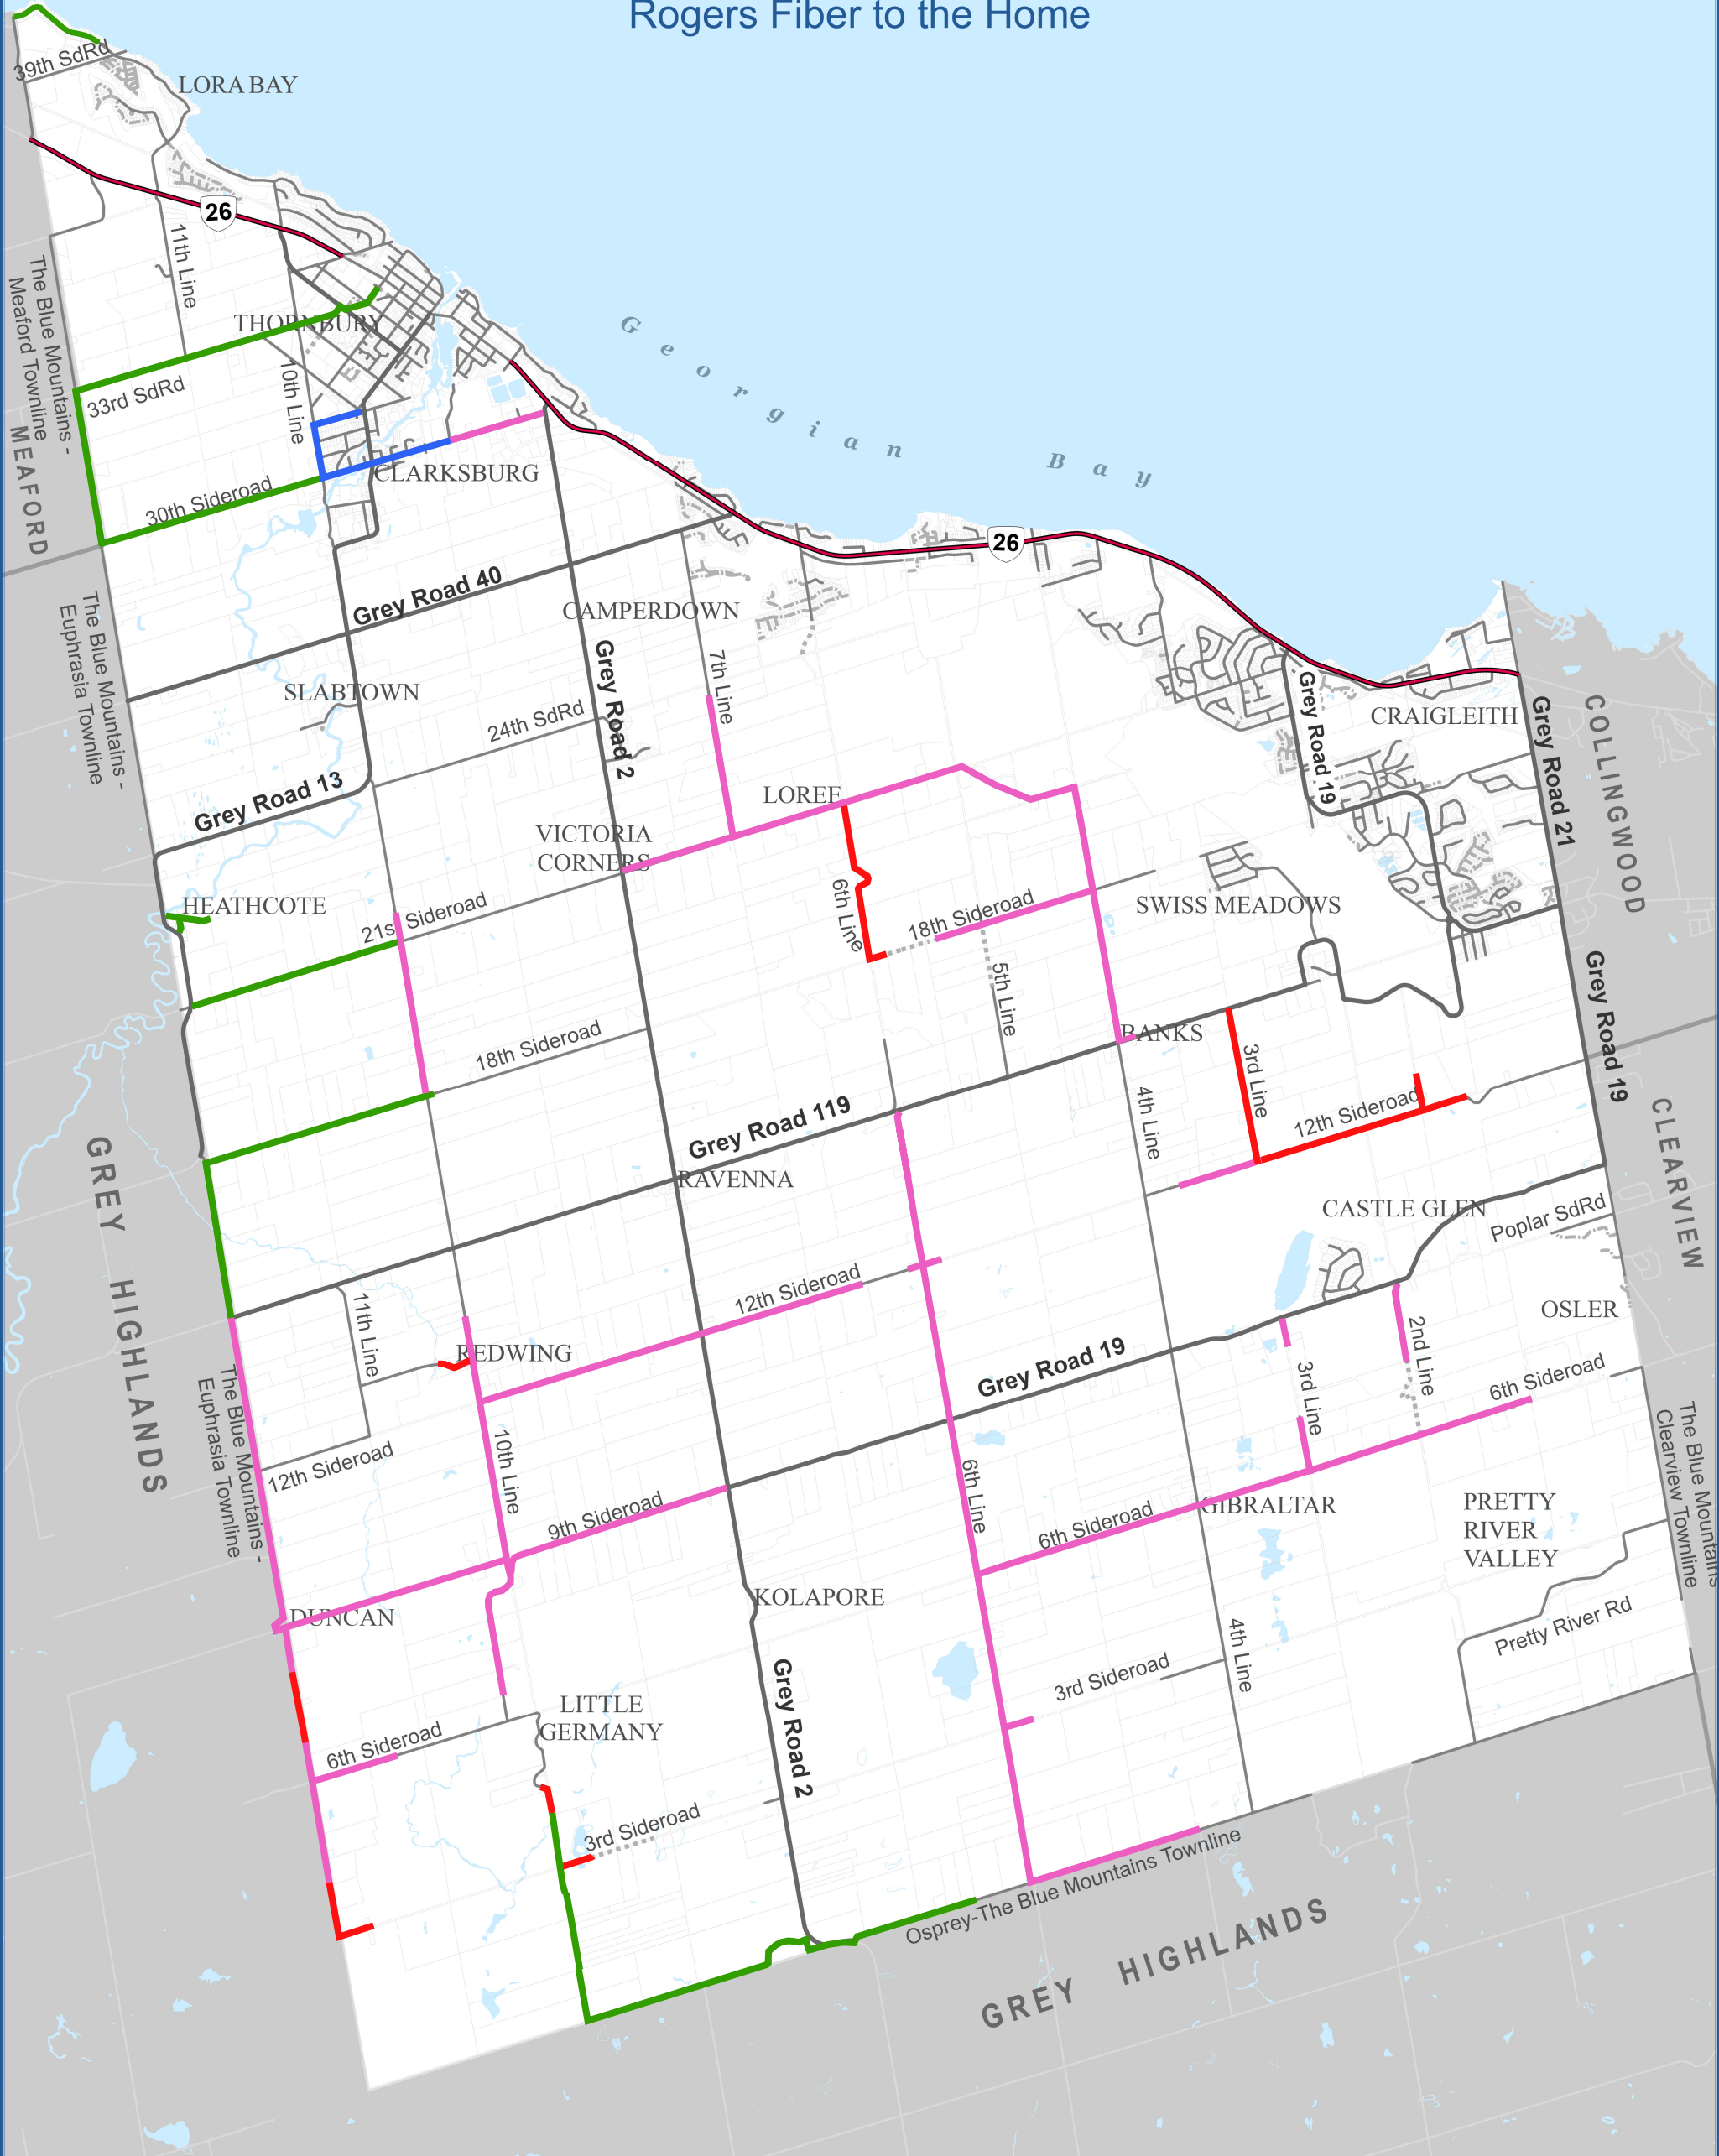

TOWN OF THE BLUE MOUNTAINS

Rogers Fiber to the Home

Legend

- Provincial Highway
- County Road
- Local Road
- Local Road - Seasonal
- Private/Unassumed Road

Legend

- Final Restoration Complete - **Green**
- Construction Complete - **Pink**
- Work In Progress - **Blue**
- Not Complete - **Red**

This map is intended for reference purposes only. Information shown on this map has been compiled from numerous sources and may not be complete or accurate and may be subject to change without notice. The Town of The Blue Mountains is not responsible for any errors, omissions or deficiencies in this drawing. No part of this map may be reproduced, modified or transmitted to others in any way without the written permission of The Corporation of the Town of The Blue Mountains. THIS IS NOT A PLAN OF SURVEY. (2023)