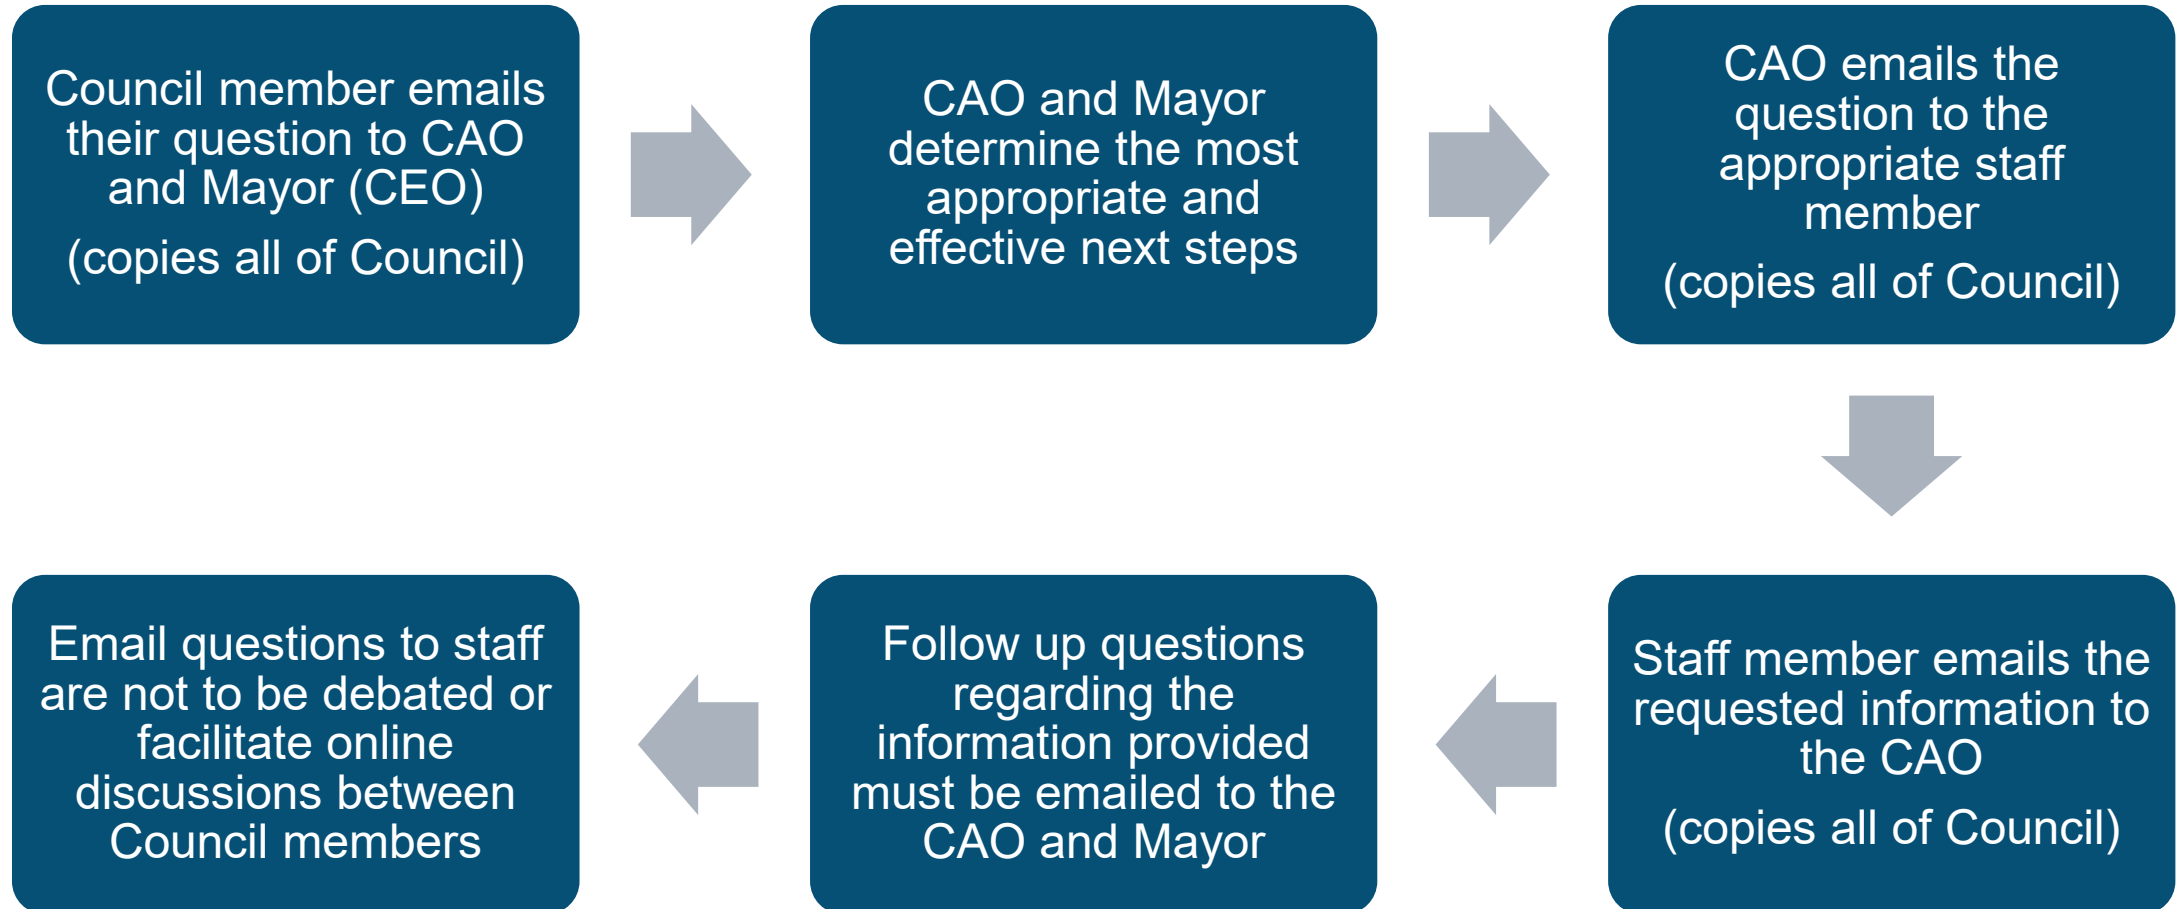

Council to Staff Communication Flow Chart