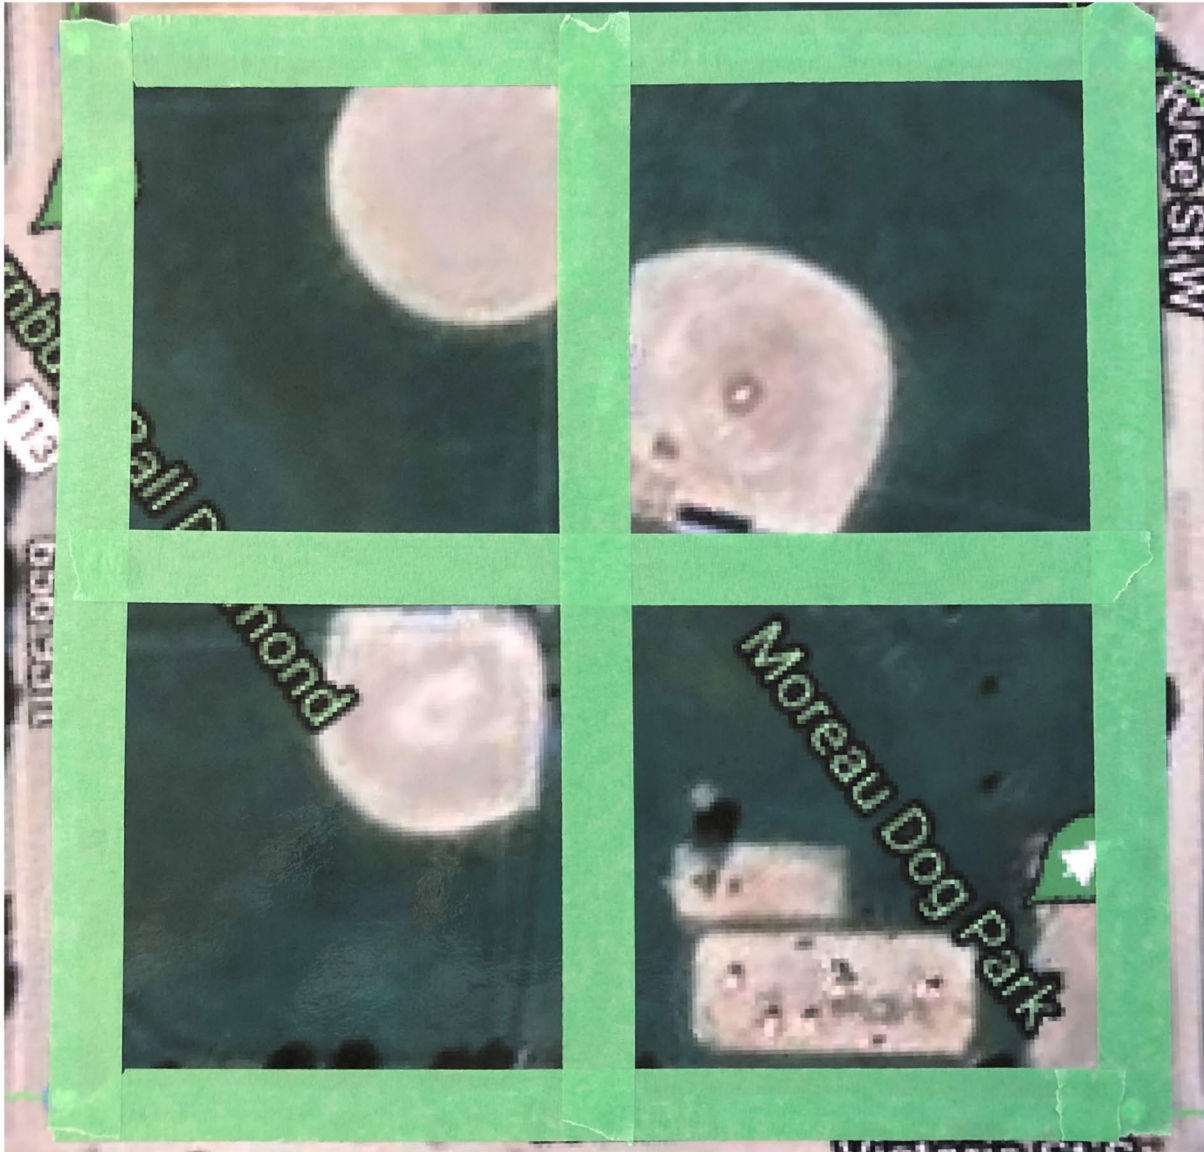

Year-round Paved Walking Path

- Paved walking path wide enough for 2 wheelchairs
- Maintained regularly to walk safely on in the winter
- Could also be partially used as a skating trail in the winter
- Benches along the pathway
- Signs next to benches with suggestions for exercise