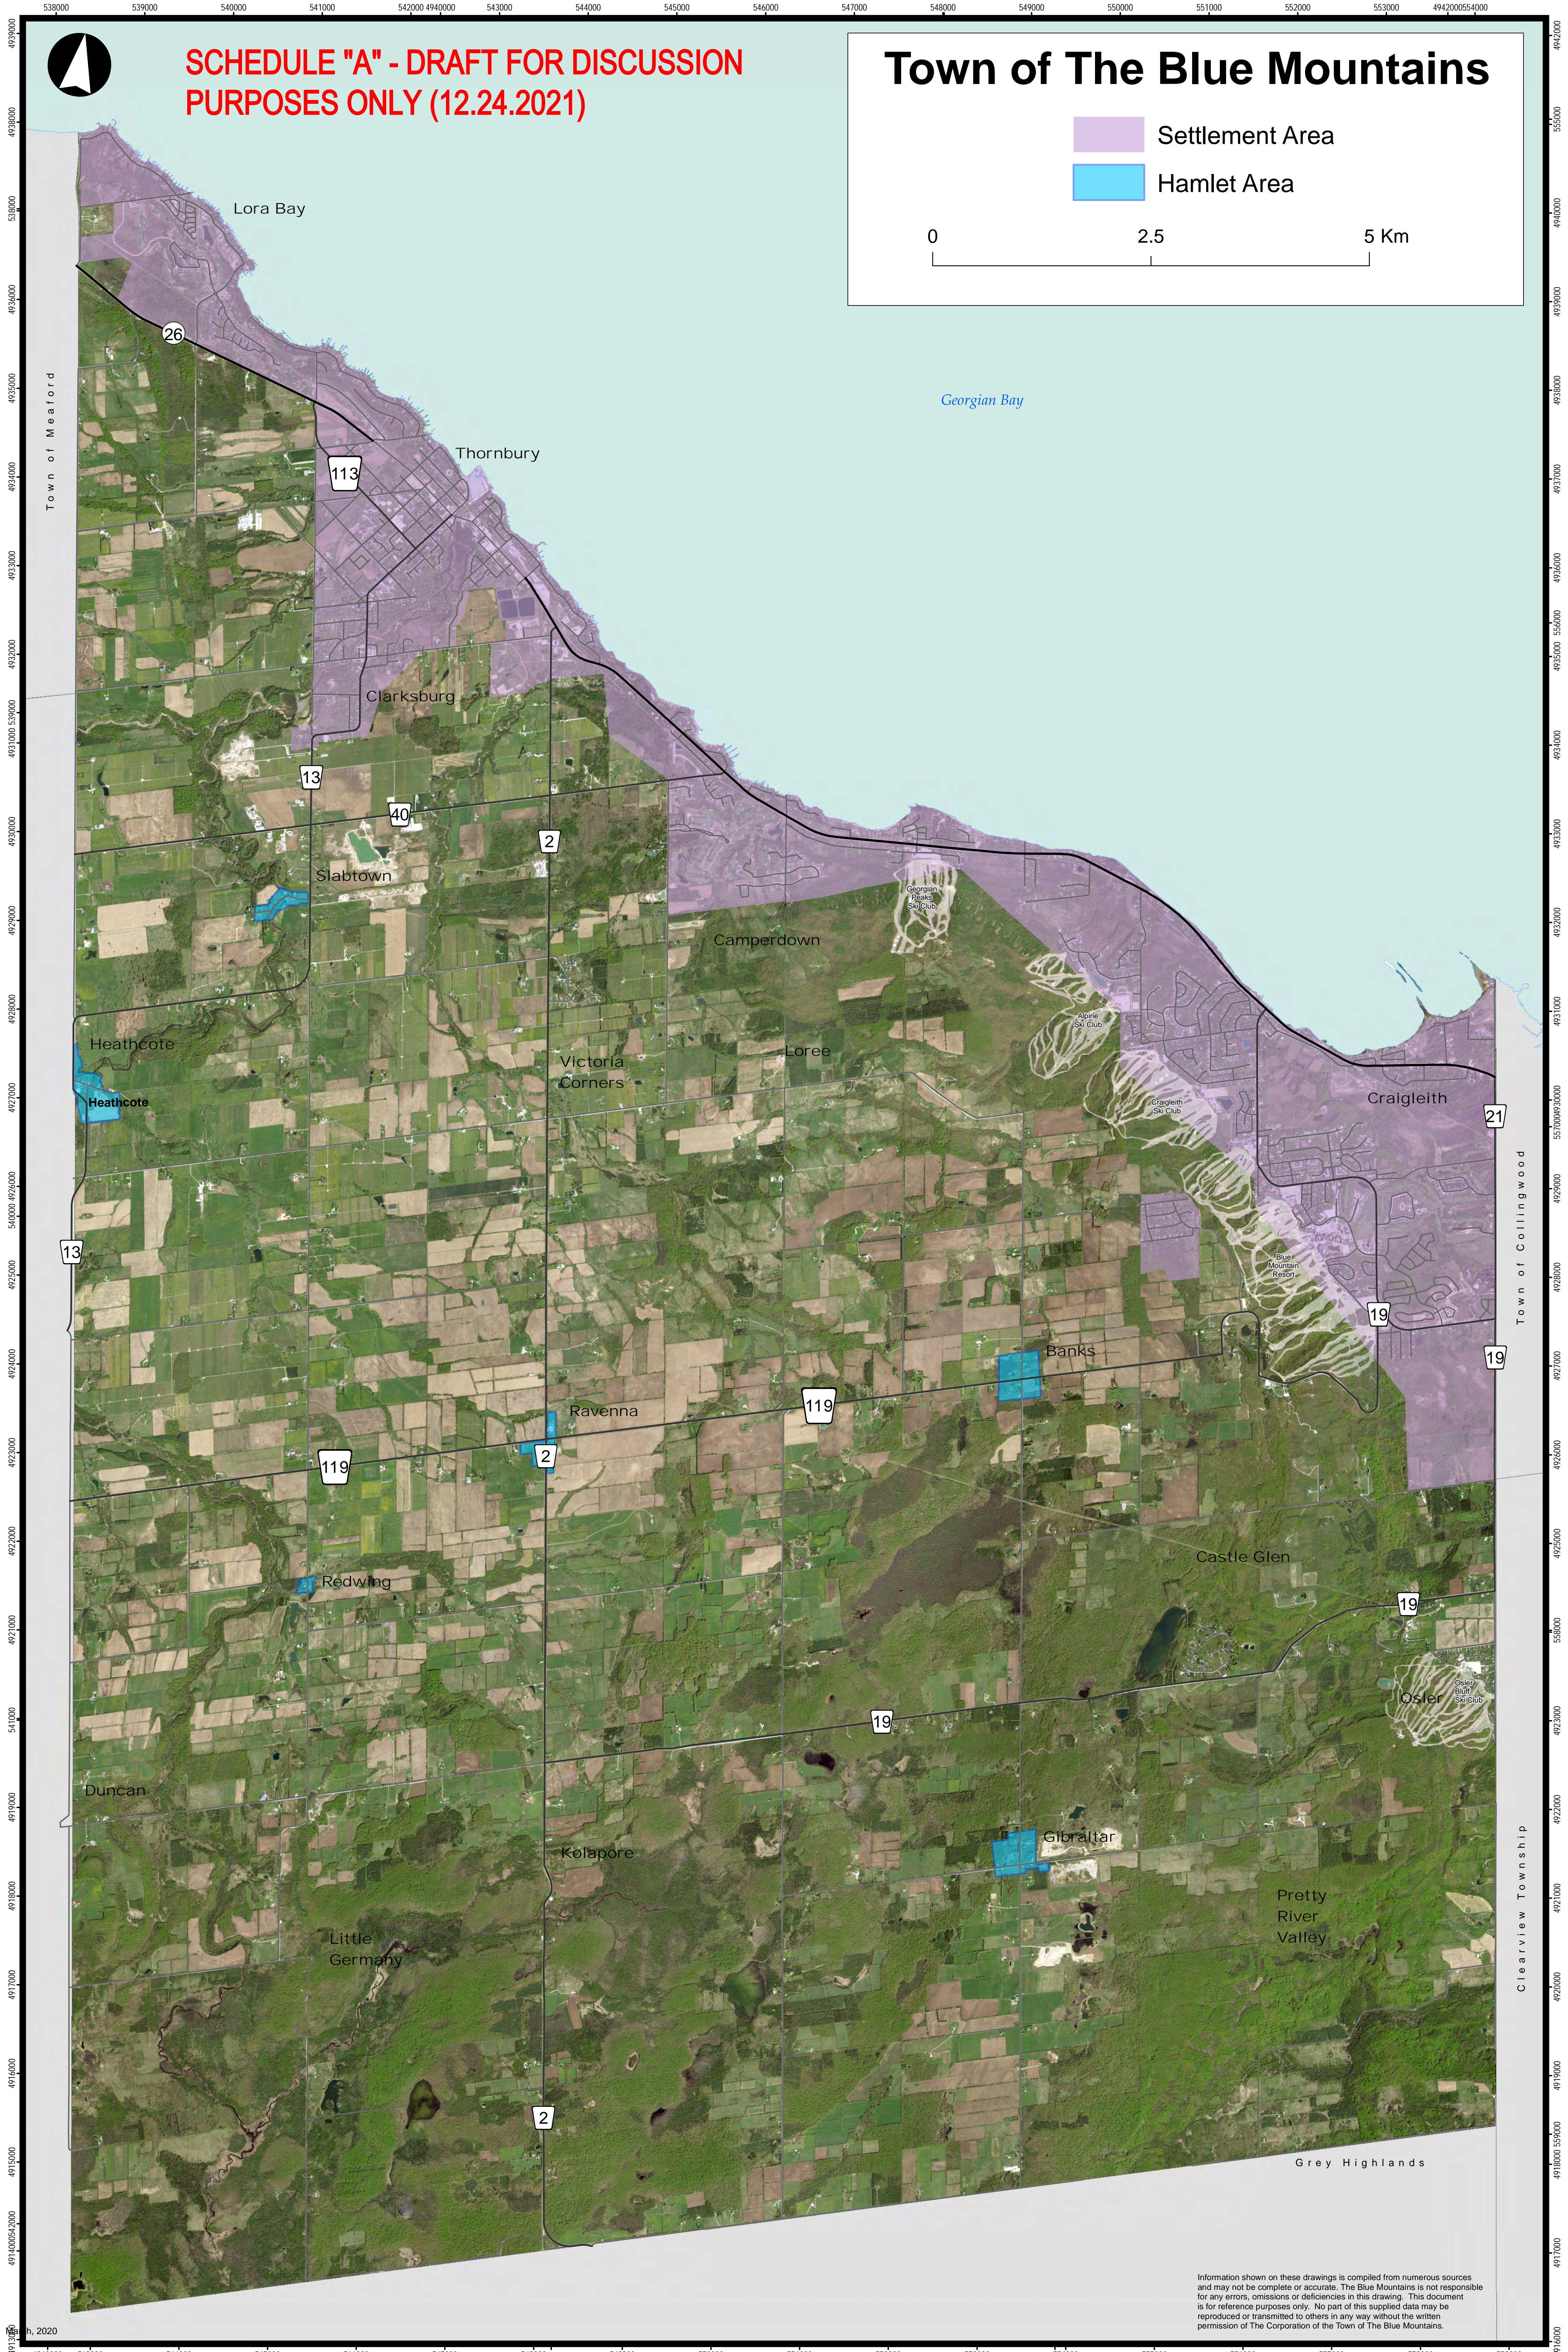

SCHEDULE "A" - DRAFT FOR DISCUSSION PURPOSES ONLY (12.24.2021)

Town of The Blue Mountains

- Settlement Area
- Hamlet Area